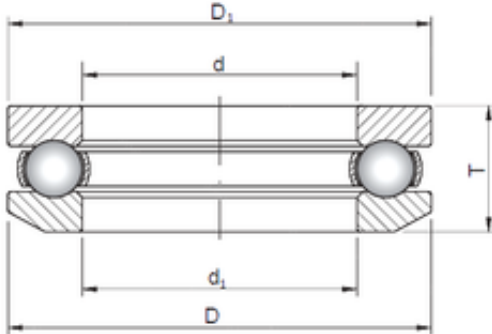

53309 ISO Thrust Ball Bearings

Bearing No. 53309

Bore Diameter	45 mm
Outer Diameter	85 mm
d	45 mm
d1	47 mm
D	85 mm
D1	85 mm
T	30,1 mm

53309 Bearing 2D drawings and 3D CAD models